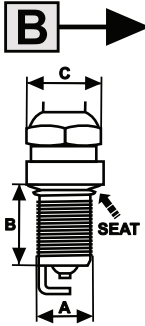

SPARK PLUG SECTIONAL VIEW

IDENTIFICATION SYSTEM

example:

BOER15YC-1

METAL SHELL DIMENSIONS

A B BB C CC D E F G H J K L M N NA P Q R S T U 3V X

TYPE	A	B	C	CONICAL SEAT	GASKET SEAT
A	M10x1,00	19mm	16mm		●
B	M12x1,25	19mm	16mm		●
BB	M12x1,25	19mm	18mm		●
C	M10x1,00	26,5mm	14mm		●
CC	M10x1,00	26,5mm	16mm		●
D	M14x1,25	19mm	16mm		●
E	M14x1,25	26,5mm	16mm		●
F	M18x1,50	11,2mm	21mm	●	
G	M14x1,25	17,5mm	16mm	●	
H	M14x1,25	11,2mm	16mm	●	
J	M14x1,25	9,5mm	21mm		●
K	M14x1,25	9,5mm	21mm		●