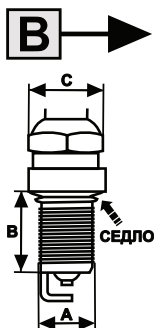

СИСТЕМА ОБОЗНАЧЕНИЯ

пример:

BOER15YC-1

РАЗМЕР КОРПУСА

A B BV C CC D E F G H J K L M N NA P Q R S T U 3V X

ТИП	A	B	C	Уплотнение конусом	GASKET SEAT
A	M10x1,00	19мм	16мм		●
B	M12x1,25	19мм	16мм		●
BV	M12x1,25	19мм	18мм		●
C	M10x1,00	26,5мм	14мм		●
CC	M10x1,00	26,5мм	16мм		●
D	M14x1,25	19мм	16мм		●
E	M14x1,25	26,5мм	16мм		●
F	M18x1,50	11,2мм	21мм	●	
G	M14x1,25	17,5мм	16мм	●	
H	M14x1,25	11,2мм	16мм	●	
J	M14x1,25	9,5мм	21мм		●
K	M14x1,25	9,5мм	21мм		●

ТИП	A	B	C	Уплотнение конусом	Уплотнение шайбой
L	M14x1,25	19мм	21мм		●
M	M12x1,25	26,5мм	14мм		●
N	M14x1,25	12,7мм	21мм		●
NA	M10x1,00	12,7мм	16мм		●
P	M14x1,25	9мм	19мм		●
Q	M12x1,25	26,5мм	16мм		●
R	M14x1,25	25мм	16мм	●	
S	M10x1,00	9,5мм	16мм		●
T	M10x1,00	12,7мм	16мм		●
U	M14x1,25	7,8мм	16мм	●	
3V	M16x1,50	20,5мм	14,2мм	●	
X	M12x1,25	25,7мм	14мм	●	

ФОРМА КОРПУСА

- ☐ Стандартная версия корпуса
- ☐ Удлиненный корпус в камеру сгорания
- ☐ Резьба от середины резьбового штифта

СОЕДИНЕНИЕ ВЫСОКОГО НАПРЯЖЕНИЯ

- ☐ Стандартные (ISO 28741)
- ☐ Специальное (VW Group)

ПОМЕХОЗАЩИЩЕННОСТЬ

- ☐ Без защитного сопротивления
- ☐ С защитным сопротивлением
- ☐ С сопротивлением и с защитой от угара электродов

КАЛИЛЬНОЕ ЧИСЛО

19 18 17 16 15 14 12 11 10 09 08
Теплая ← → Холодная

КОНСТРУКЦИЯ РАЗРЯДНИКА

- ☐ Невынесенный изолятор
- ☐ Вынесенный изолятор
- ☐ Особо вынесенный изолятор
- ☐ Утолщенный кончик изолятора
- ☐ Два боковых электрода
- ☐ Три боковых электрода
- ☐ Четыре боковых электрода
- ☐ Пять боковых электродов
- ☐ Шесть боковых электродов
- ☐ Сплошной электрод по периметру
- ☐ Один вспомогательный электрод на кончике изолятора
- ☐ Два вспомогательных электрода на изоляторе и сплошной электрод по периметру
- ☐ Специальная версия разрядника

МАТЕРИАЛ ЭЛЕКТРОДОВ

- ☐ Центральный электрод из сплава никеля
- ☐ Центральный электрод с сердечником из меди
- ☐ Центральный и боковой электроды, легированные иттрием с медным сердечником
- ☐ Центральный электрод из серебра
- ☐ Центральный электрод с контактом из платины
- ☐ Центральный электрод с контактом из иридия

РАССТОЯНИЕ ЭЛЕКТРОДОВ

- ☐ Стандартная конструкция (0,4-0,8 мм)
- ☐ -1 1,0-1,1 мм
- ☐ -3 1,3 мм
- ☐ -5 1,5 мм
- ☐ -Т Специальная конструкция
- ☐ -6 0,6 мм
- ☐ -8 0,8 мм
- ☐ -9 0,9 мм