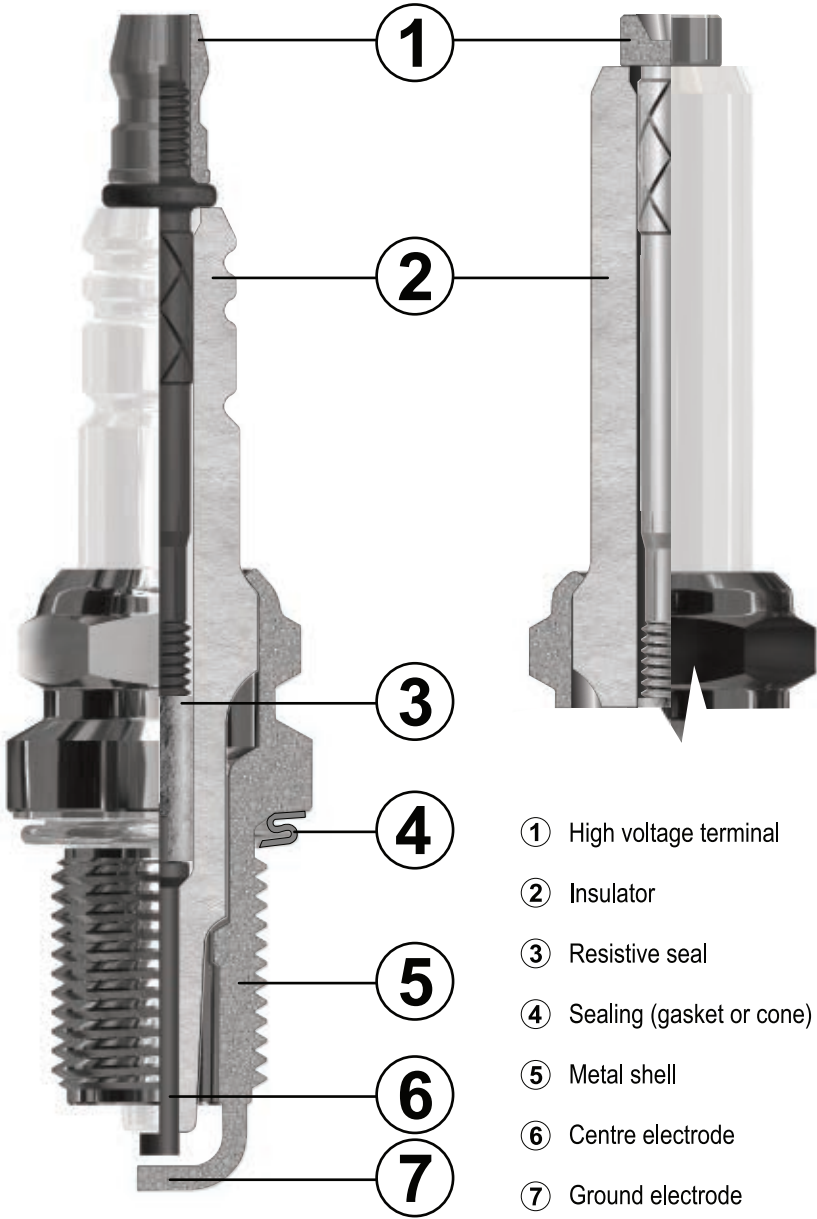

SPARK PLUG SECTIONAL VIEW