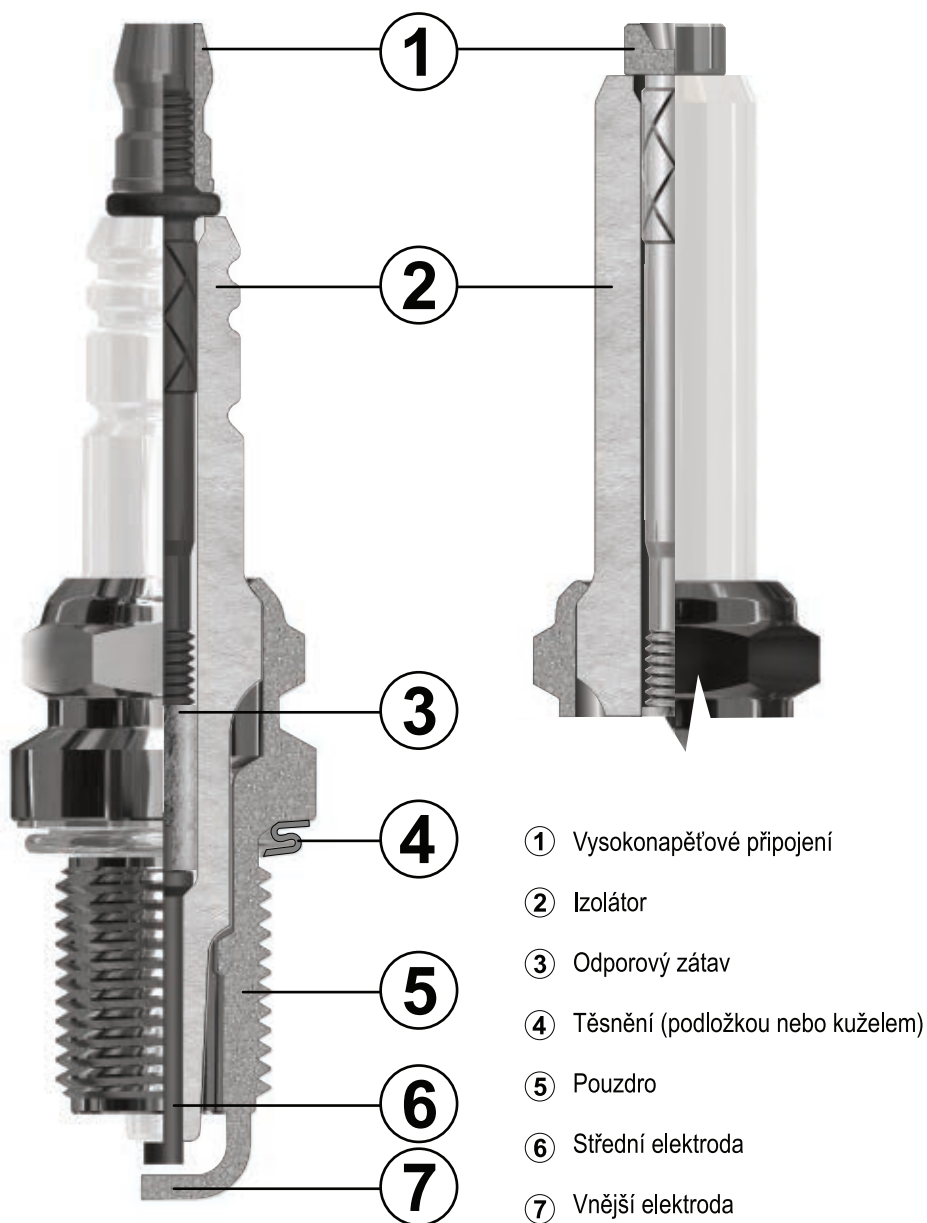

ŘEZ ZAPALOVACÍ SVÍČKOU