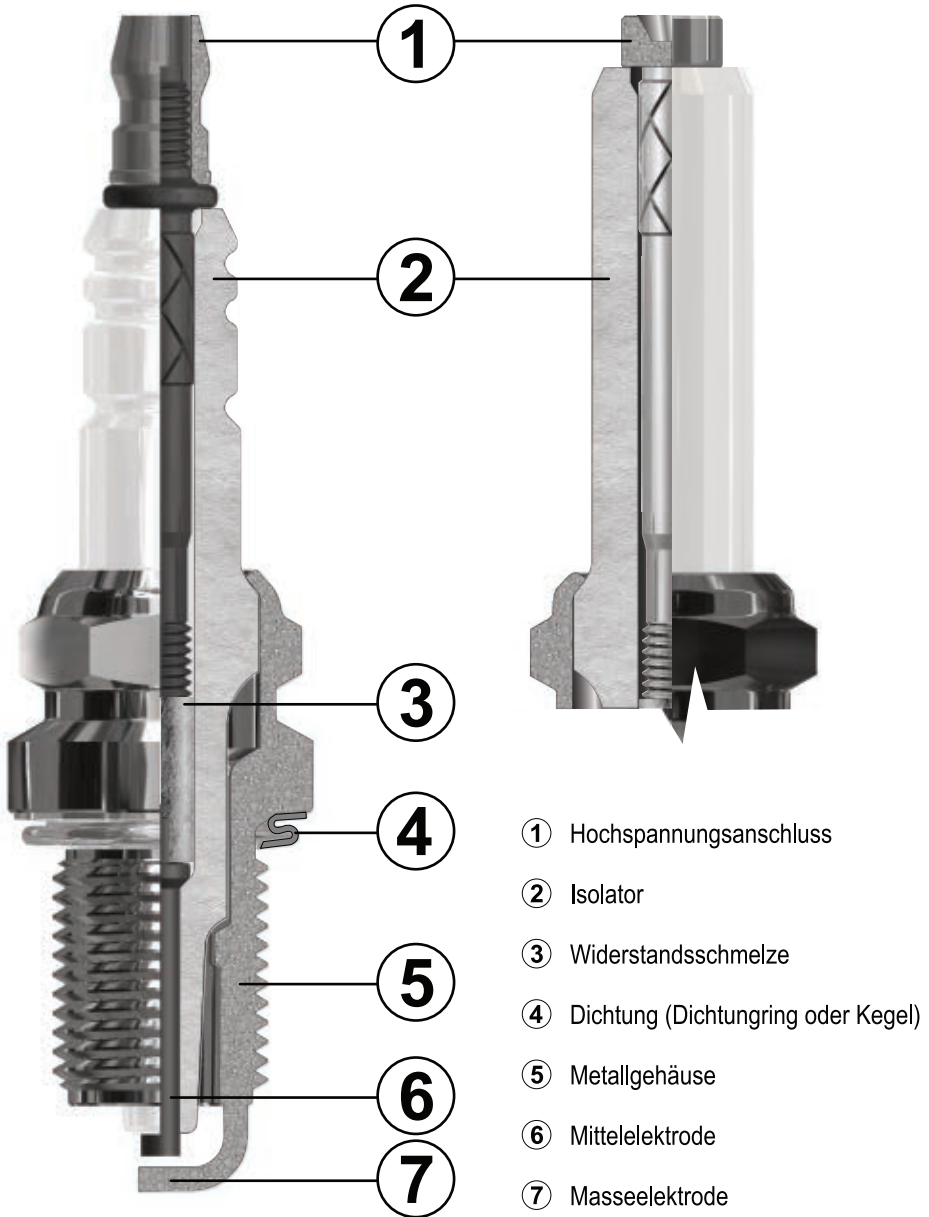

SCHNITTDARSTELLUNG EINER ZÜNDKERZE