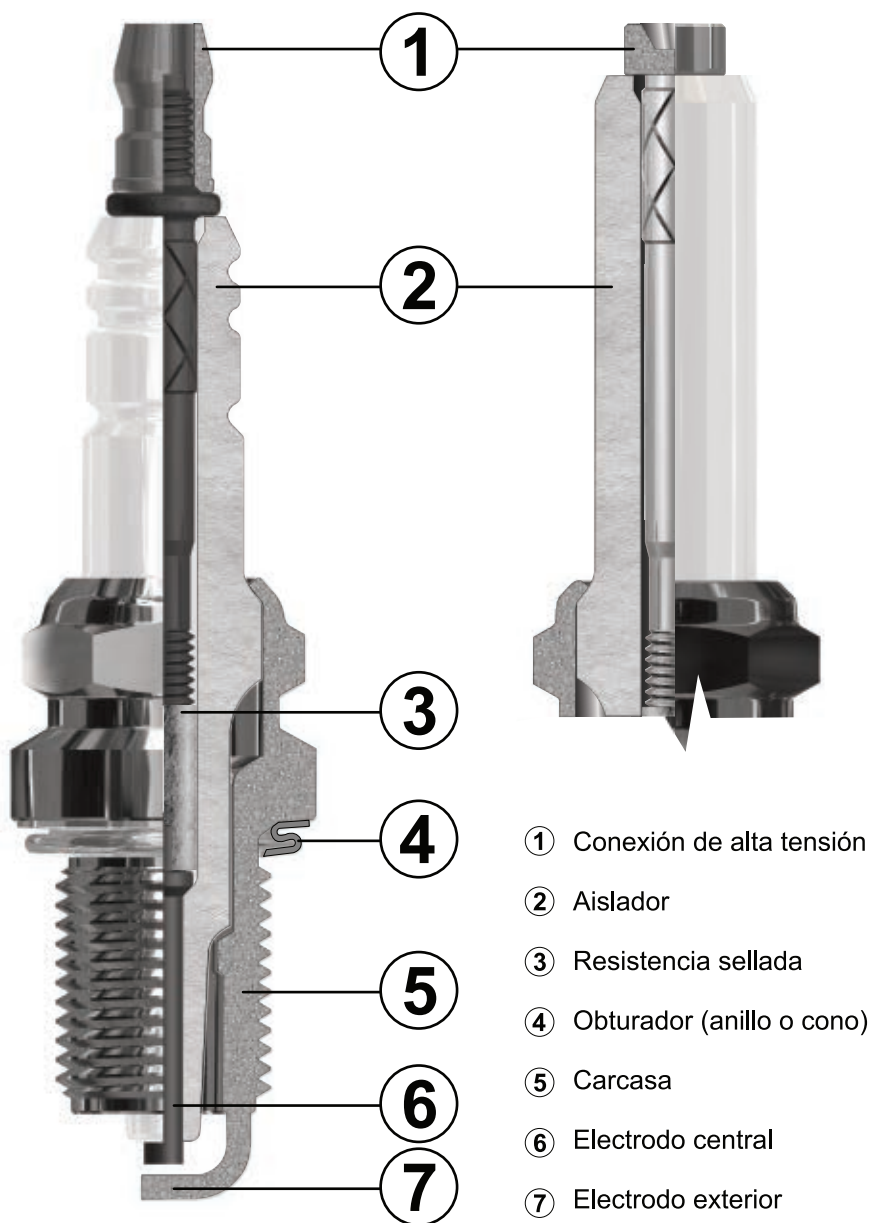

SECCIÓN DE UNA BUJÍA